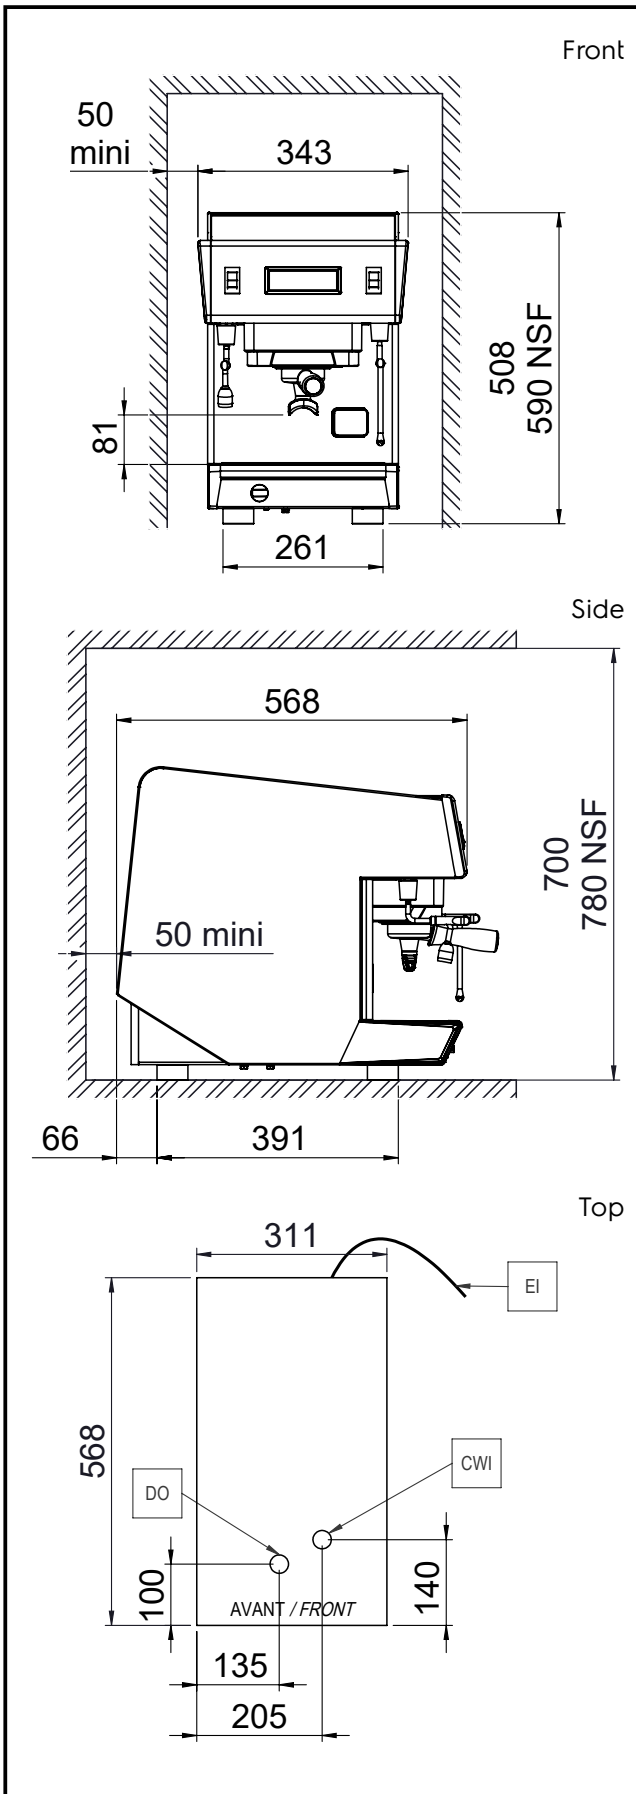

Construction

- Stainless steel body.
- 1 group - 6.3 liter boiler.
- Built-in cup warmer.

Included Accessories

- 1 of Filter holder for one cup PNC 871002
- 1 of Filter holder for two cups PNC 871003

Optional Accessories

APPROVAL: _____

Electric

Supply voltage: 230 V/1N ph/50 Hz
Electrical power max: 3 kW
Plug type: Cable without plug

Water:

Cold water temperature
(min/max): 5 / 60 °C

Key Information:

Net weight: 41 kg
Shipping volume: 0.32 m³